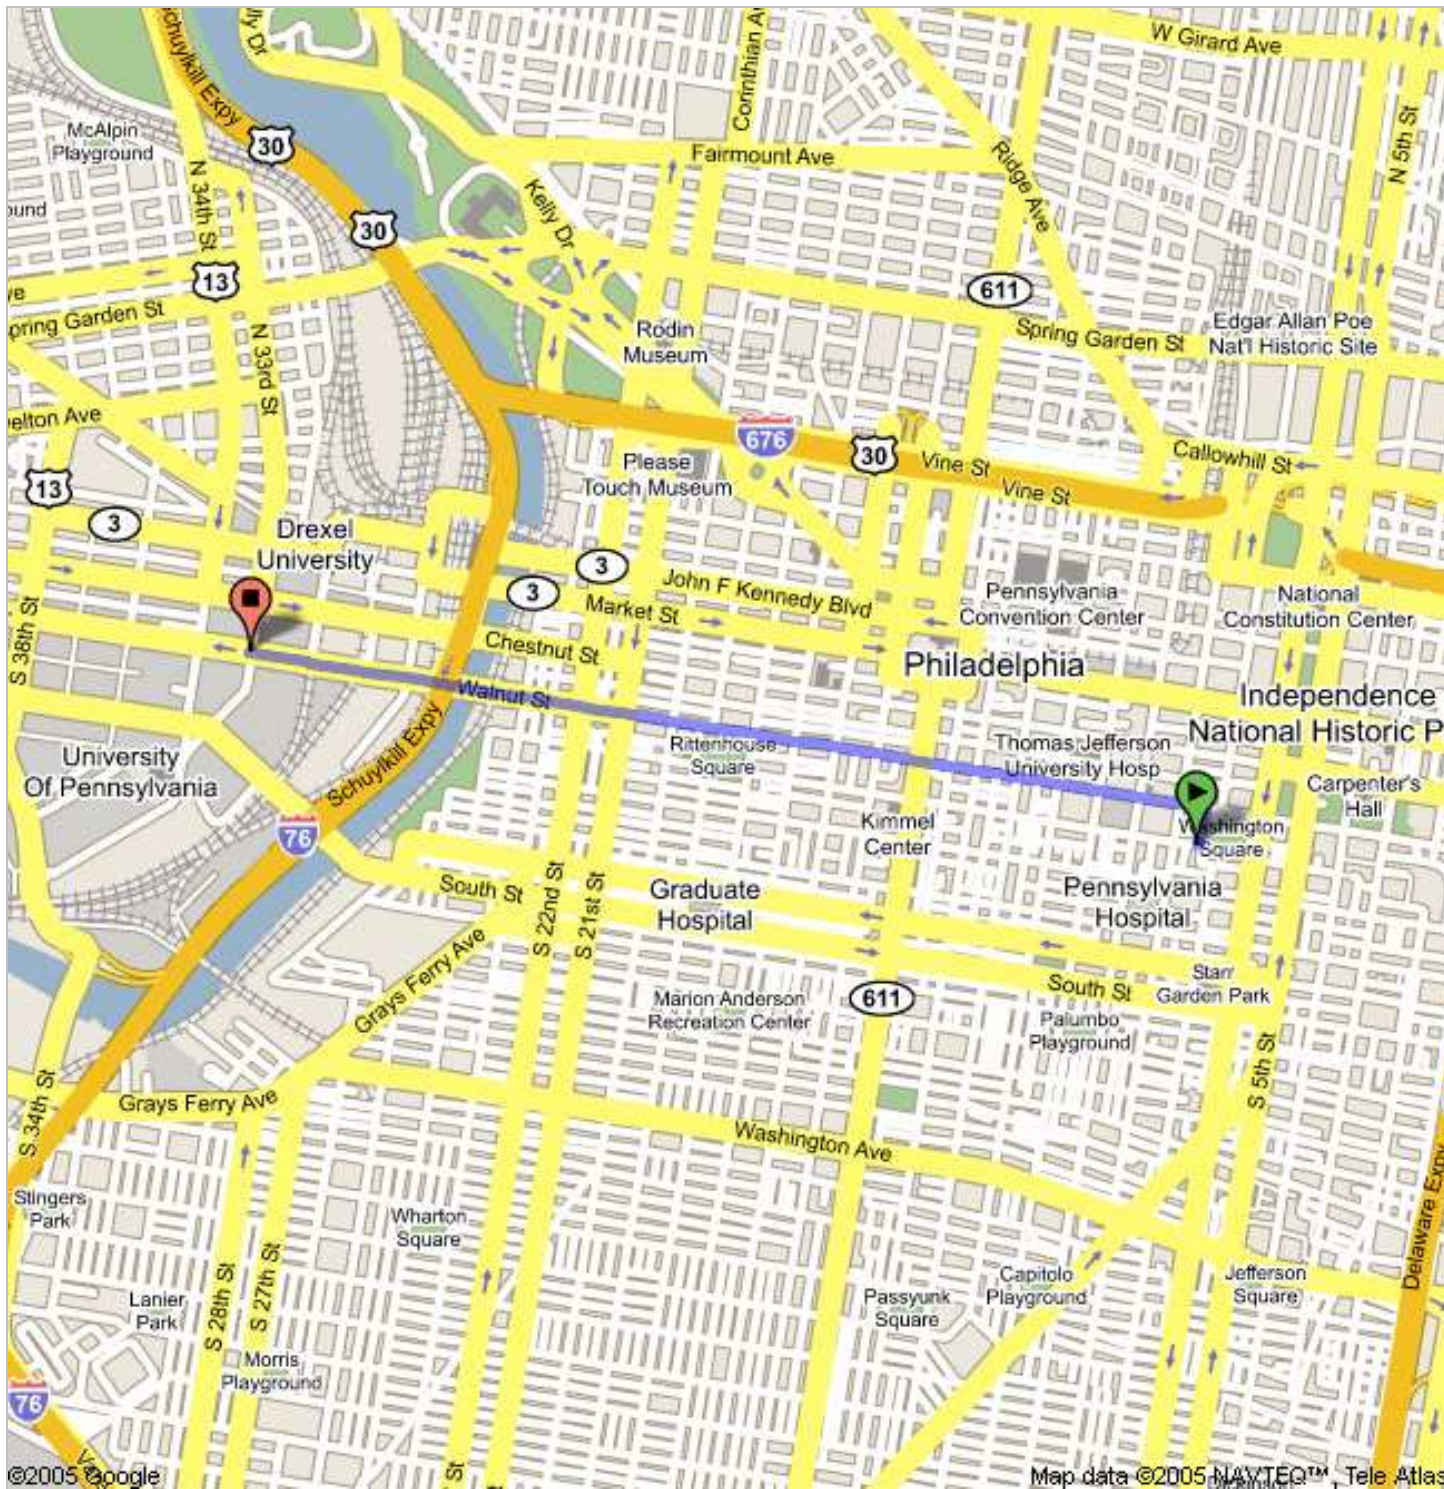

Directions

Start address: **701 Locust St, Philadelphia, PA 19106**

End address: **S 33rd St & Walnut St, Philadelphia, PA 19104**

Start address: 701 Locust St
 Philadelphia, PA 19106

End address: S 33rd St & Walnut St
 Philadelphia, PA 19104