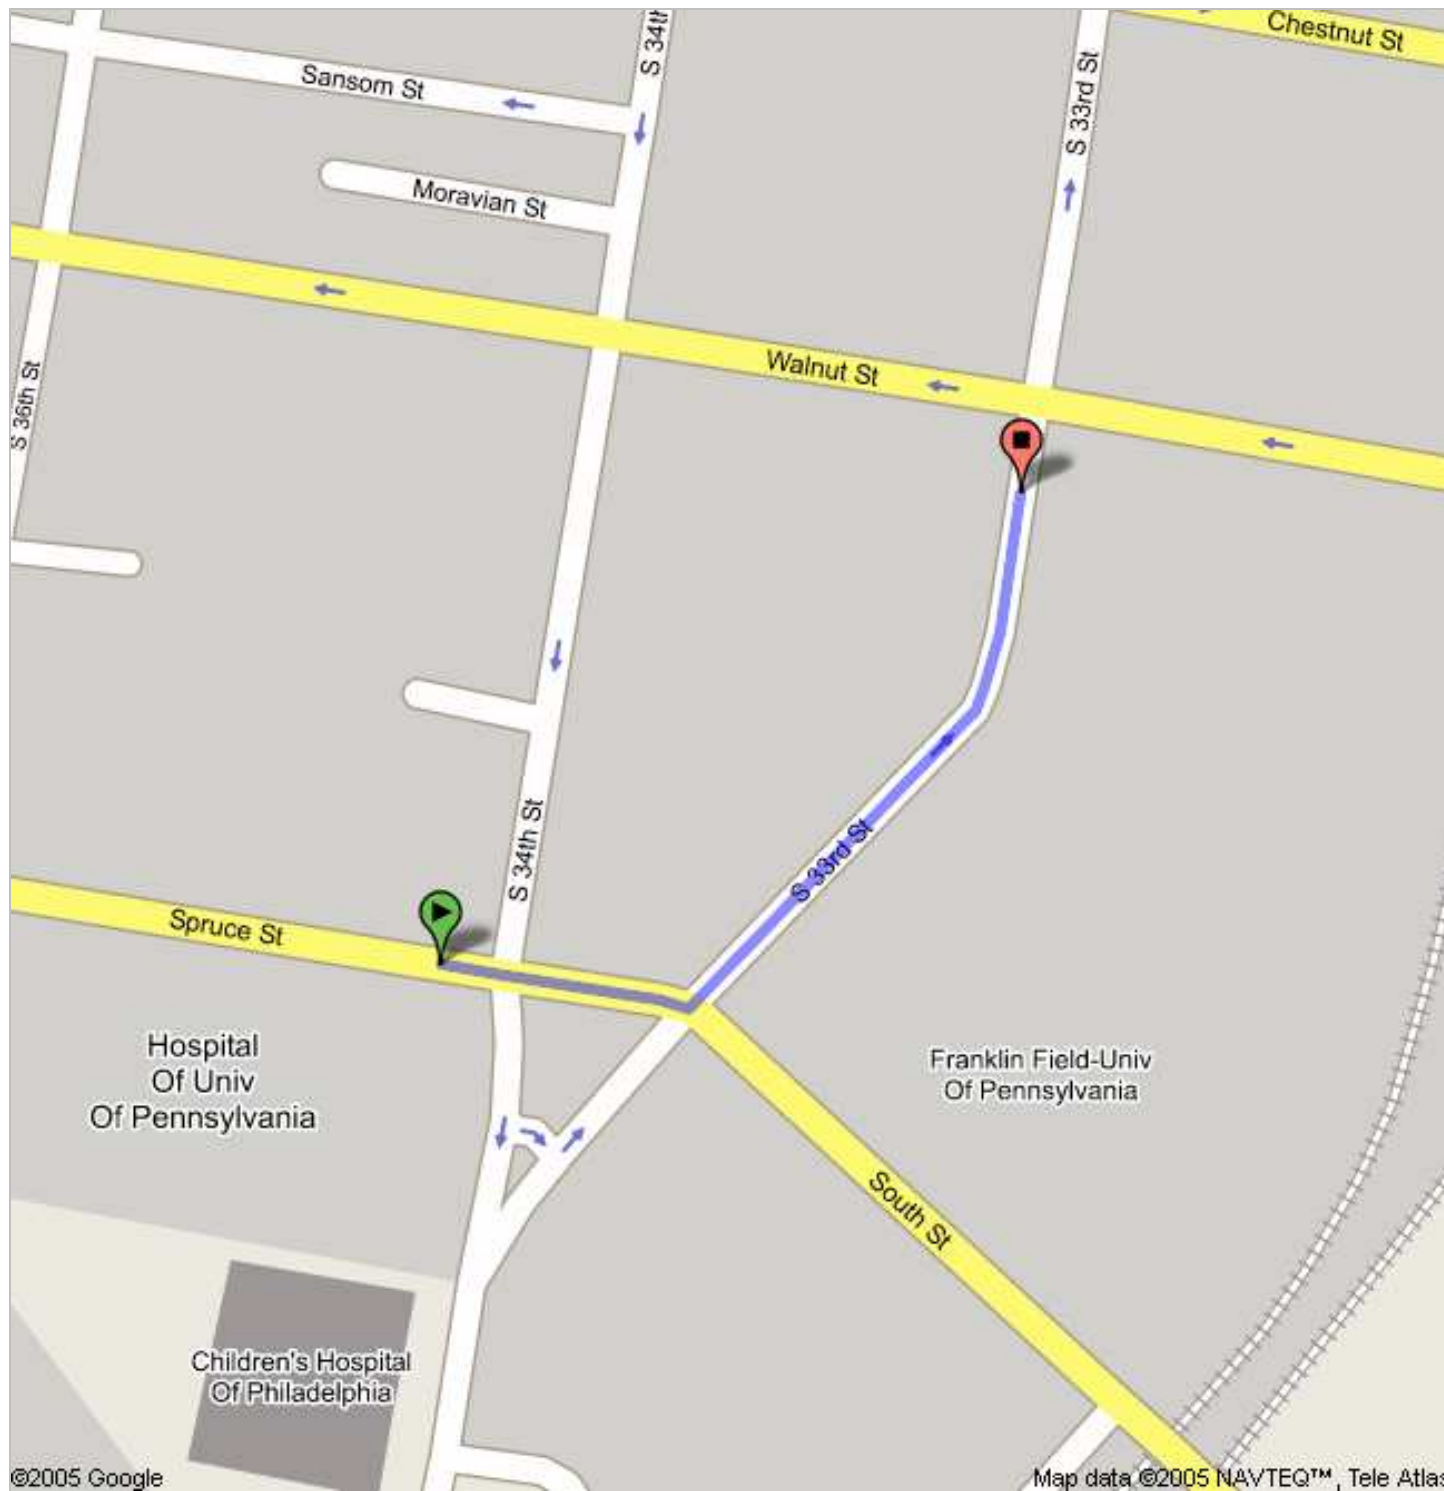

### Directions

Start address: **3417 Spruce St, Philadelphia, PA 19104**

End address: **209 S 33rd St, Philadelphia, PA 19104**

Start address: 3417 Spruce St  
Philadelphia, PA 19104

End address: 209 S 33rd St  
Philadelphia, PA 19104