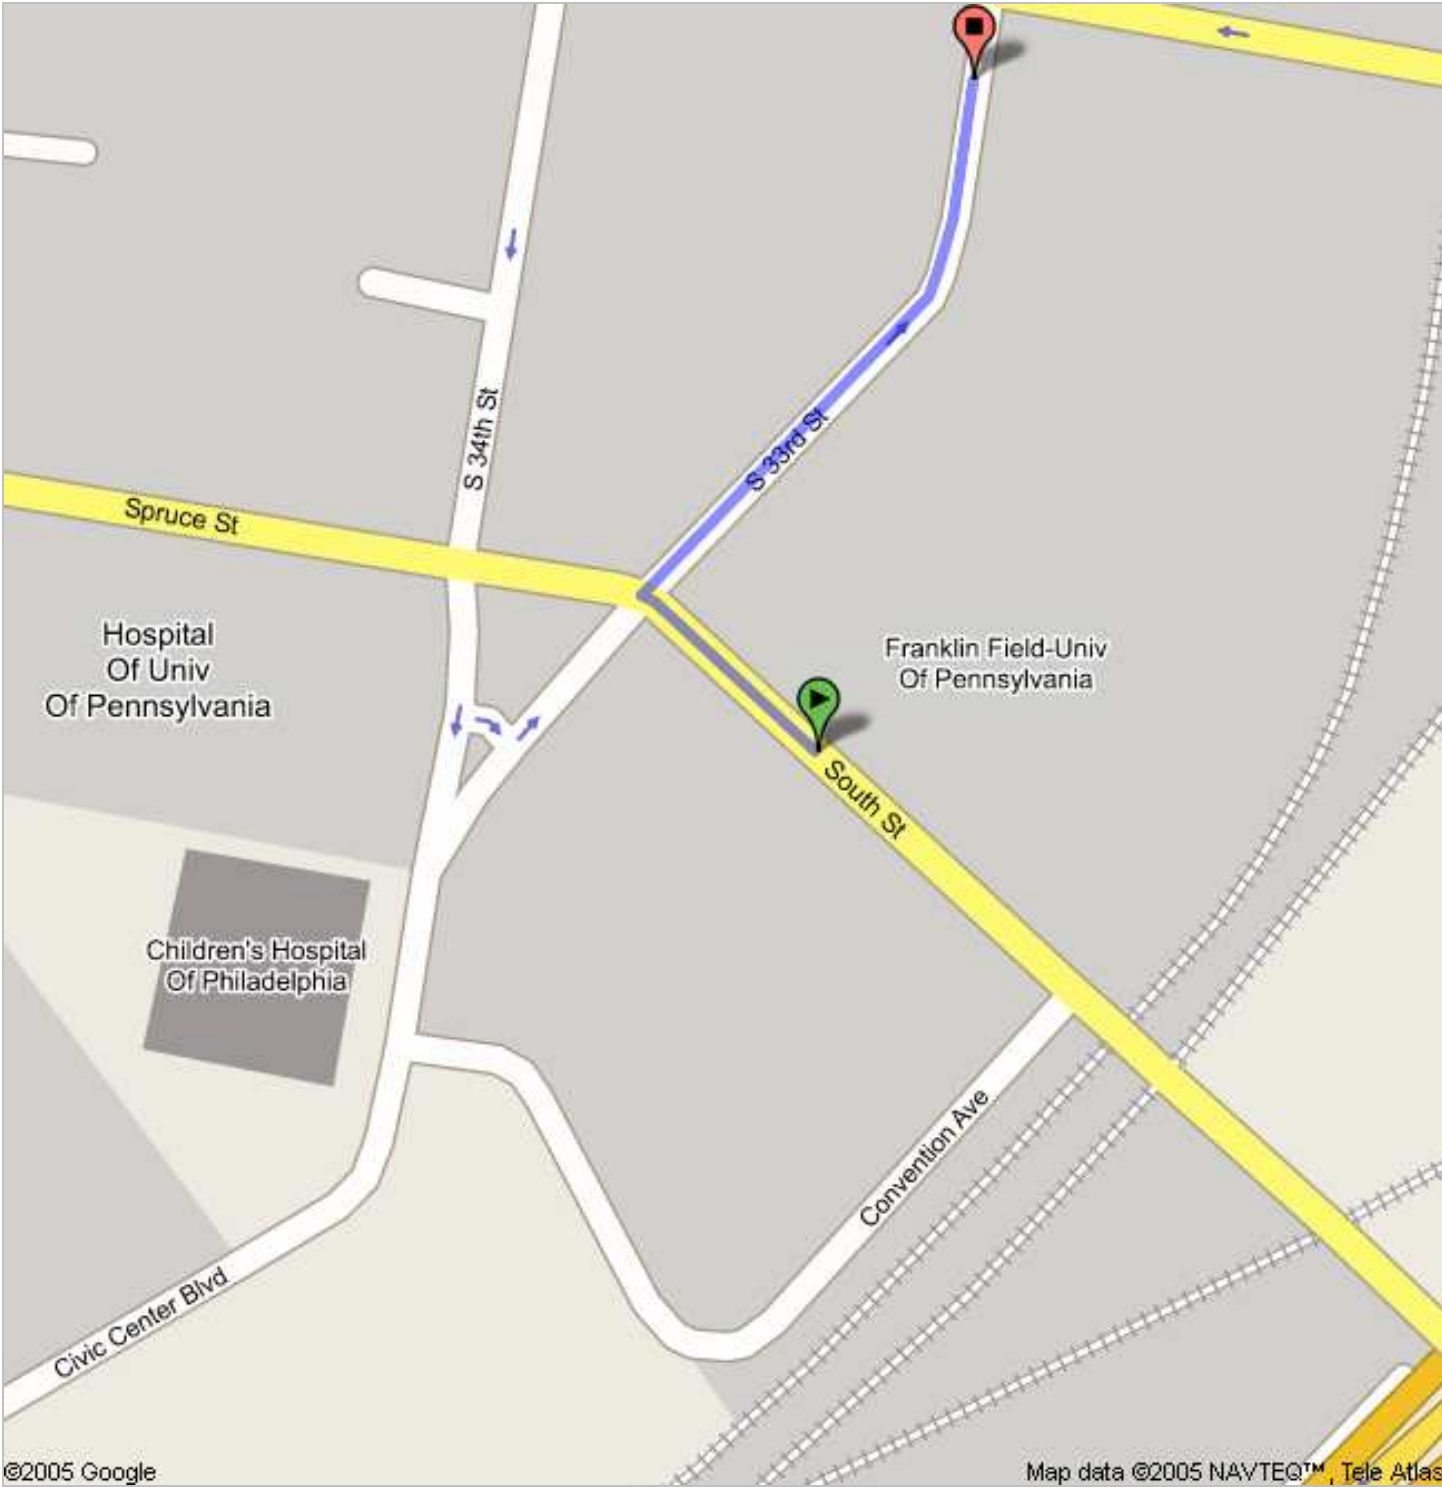

Directions

Start address: **3260 South St, Philadelphia, PA 19104**
End address: **209 S 33rd St, Philadelphia, PA 19104**

©2005 Google

Map data ©2005 NAVTEQ™, Tele Atlas

Start address: 3260 South St
Philadelphia, PA 19104
End address: 209 S 33rd St
Philadelphia, PA 19104